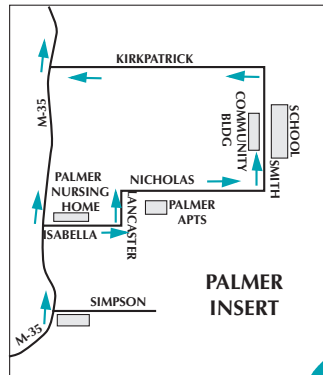

Call Our Dispatch Dept:
225-1112

© Nate Maldonado 2001
Design contribution: NMu AD318, Fall 2001