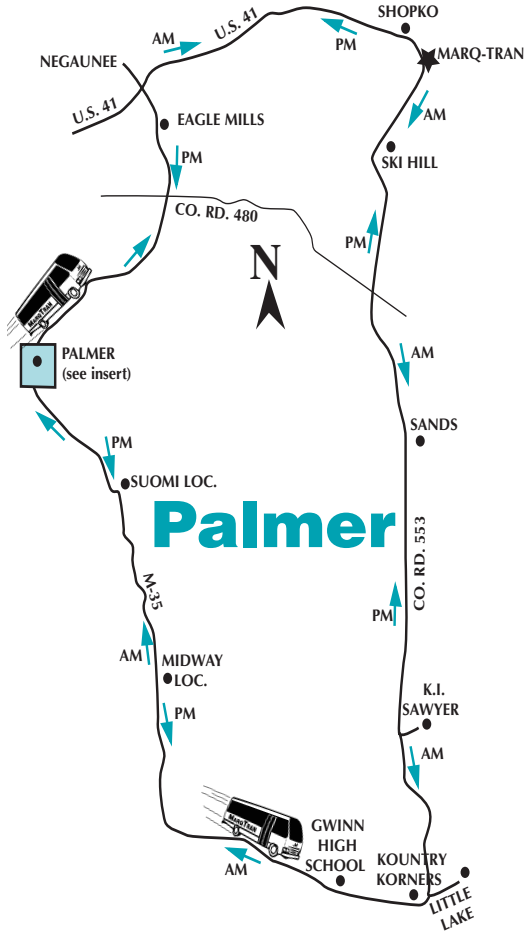

Call Our Dispatch Dept:
225-1112

© Nate Maldonado 2001
Design contribution: NMu AD318, Fall 2001