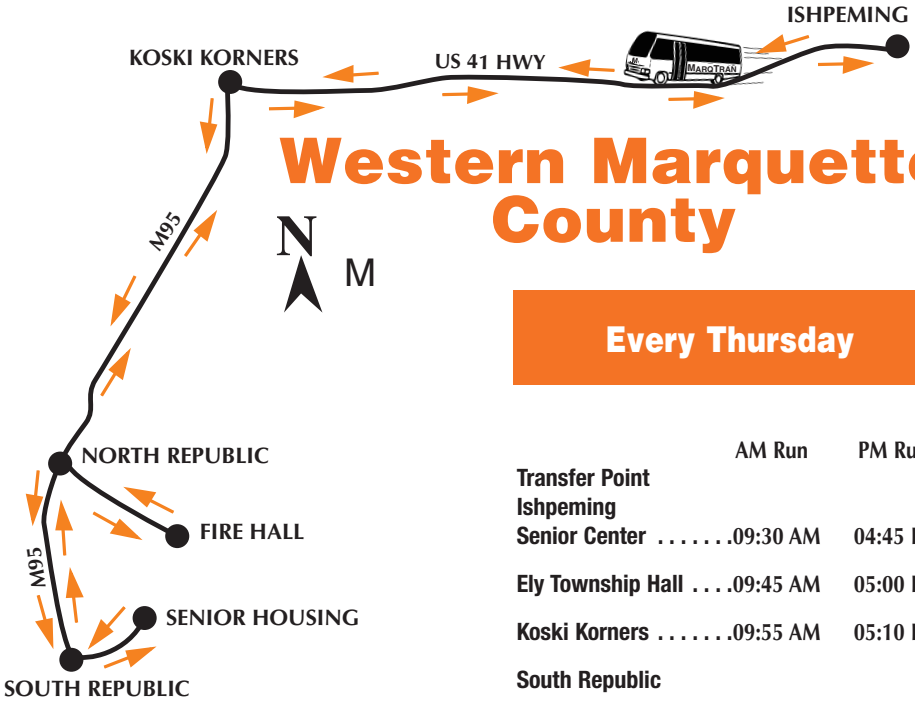

Visit Our Website:  
<http://www.marq-tran.com>

Call Our Dispatch Dept:  
 225-1112

**Every Thursday**

# Western Marquette County

**Every Thursday**

	AM Run	PM Run
<b>Transfer Point</b>		
<b>Ishpeming</b>		
Senior Center . . . . .	09:30 AM	04:45 PM
Ely Township Hall . . . . .	09:45 AM	05:00 PM
Koski Korners . . . . .	09:55 AM	05:10 PM
<b>South Republic</b>		
Senior Housing . . . . .	10:15 AM	05:30 PM
<b>North Republic</b>		
Fire Hall . . . . .	10:30 AM	05:45 PM
Koski Korners . . . . .	10:45 AM	06:00 PM
Ely Township Hall . . . . .	10:55 AM	06:10 PM
<b>Transfer Point</b>		
<b>Ishpeming</b>		
Senior Center . . . . .	11:05 AM	06:20 PM

**ATTENTION PASSENGERS:**

Your safety is our primary concern. Your driver will stop only in a safe location. Traffic, road and lighting conditions will affect the drivers decision to stop or not to stop. You will be let off at the nearest safe location to your desired stopping point.

Listen to your local radio stations or check with our dispatch department (225-1112) for cancellations and up-to-date time schedules.