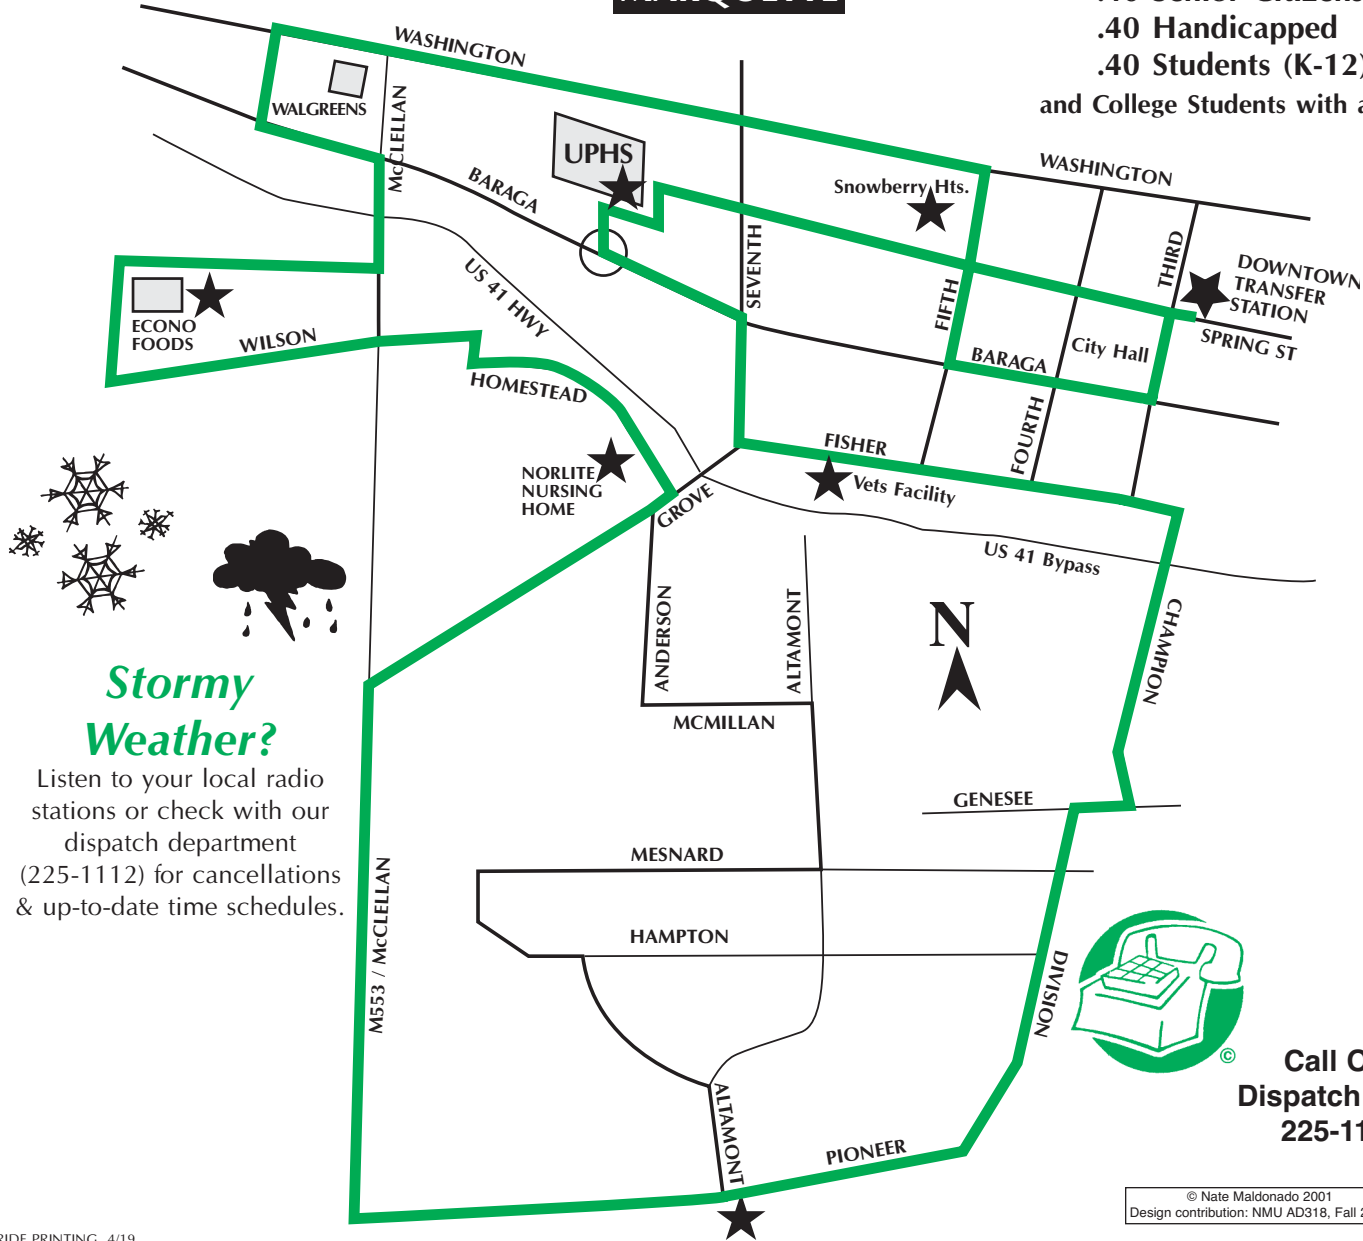

Visit Our Website:
<http://www.marq-tran.com>

SOUTH FARES

- \$.80 GENERAL PUBLIC
- .40 Senior Citizens
- .40 Handicapped
- .40 Students (K-12)
- and College Students with a valid ID

SOUTH MARQUETTE

Stormy Weather?

	AM					PM						
Depart Transfer Center ..	07:05	08:05	09:05	10:05	11:05	12:05	1:05	2:05	3:05	4:05	5:05	6:05
Snowberry	07:06	08:06	09:06	10:06	11:06	12:06	1:06	2:06	3:06	4:06	5:06	6:06
UPHS	07:07	08:07	09:07	10:07	11:07	12:07	1:07	2:07	3:07	4:07	5:07	6:07
Jacobetti Home	07:10	08:10	09:10	10:10	11:10	12:10	1:10	2:10	3:10	4:10	5:10	6:10
Pioneer Road	07:13	08:13	09:13	10:13	11:13	12:13	1:13	2:13	3:13	4:13	5:13	6:13
Norlite	07:16	08:16	09:16	10:16	11:16	12:16	1:16	2:16	3:16	4:16	5:16	6:16
Econo Foods	07:19	08:19	09:19	10:19	11:19	12:19	1:19	2:19	3:19	4:19	5:19	6:19
Snowberry Return	07:25	08:25	09:25	10:25	11:25	12:25	1:25	2:25	3:25	4:25	5:25	6:25
Transfer Center	07:35	08:35	09:35	10:35	11:35	12:35	1:35	2:35	3:35	4:35	5:35	6:35

PLEASE NOTE:

If you need to transfer from this fixed route to a door to door bus, you must make arrangements in advance with our dispatch department at 225-1112.

PLEASE DO NOT ASK YOUR DRIVER TO MAKE RESERVATIONS FOR YOU.