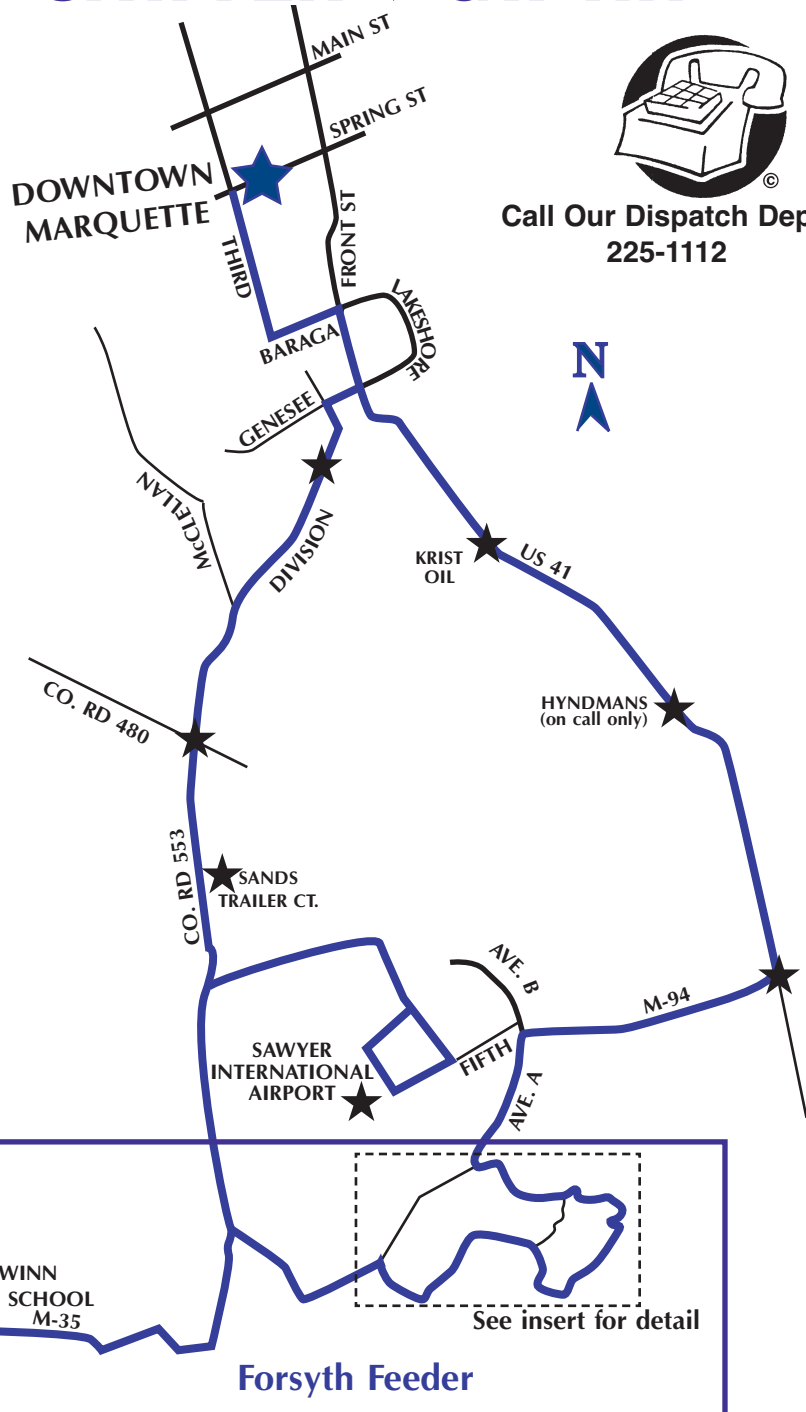

MARQUETTE ♦ SAWYER ♦ GWINN

Stormy Weather?

Listen to your local radio stations or check with our dispatch department (225-1112) for cancellations and up-to-date time schedules.

Call Our Dispatch Dept:
225-1112

**MARQUETTE
SAWYER
GWINN**

SCHEDULE

**MARQUETTE
COUNTY
TRANSIT
AUTHORITY**

1325 Commerce Drive
Marquette, MI 49855

Voice 1-906-225-1112
FAX 1-906-225-0682
marqtran@Marq-Tran.com
www.marq-tran.com

ATTENTION PASSENGERS:
Your safety is our primary concern. Your driver will stop only in a safe location. Traffic, road and lighting conditions will affect the drivers decision to stop or not to stop. You will be let off at the nearest safe location to your desired stopping point.

Marquette ♦ Sawyer ♦ Gwinn

(read down)

Visit Our Website:
http://www.marq-tran.com

Call Our Dispatch Dept:
225-1112

MARQUETTE TO SAWYER INTERNATIONAL AIRPORT

Monday through Saturday

VIA 553

Depart Downtown Marquette	06:05 AM	***	08:05 AM	***	10:05 AM	***	12:05 PM	***	02:05 PM	***	04:05 PM	***	06:05 PM
Division Road	06:12 AM	***	08:12 AM	***	10:12 AM	***	12:12 PM	***	02:12 PM	***	04:12 PM	***	06:12 PM
Crossroads	06:17 AM	***	08:17 AM	***	10:17 AM	***	12:17 PM	***	02:17 PM	***	04:17 PM	***	06:17 PM
Sands Trailer CT	06:22 AM	***	08:22 AM	***	10:22 AM	***	12:22 PM	***	02:22 PM	***	04:22 PM	***	06:22 PM
SAWYER INTERNATIONAL AIRPORT	06:28 AM	***	08:28 AM	***	10:28 AM	***	12:28 PM	***	02:28 PM	***	04:28 PM	***	06:28 PM
M-94 / US 41	06:38 AM	***	08:38 AM	***	10:38 AM	***	12:38 PM	***	02:38 PM	***	04:38 PM	***	06:38 PM
Hyndman's (on call)	06:41 AM	***	08:41 AM	***	10:41 AM	***	12:41 PM	***	02:41 PM	***	04:41 PM	***	06:41 PM
Krist Oil	06:51 AM	***	08:51 AM	***	10:51 AM	***	12:51 PM	***	02:51 PM	***	04:51 PM	***	06:51 PM
Arrives Downtown Marquette	07:05 AM	***	09:05 AM	***	11:05 AM	***	01:05 PM	***	03:05 PM	***	05:05 PM	***	07:05 PM