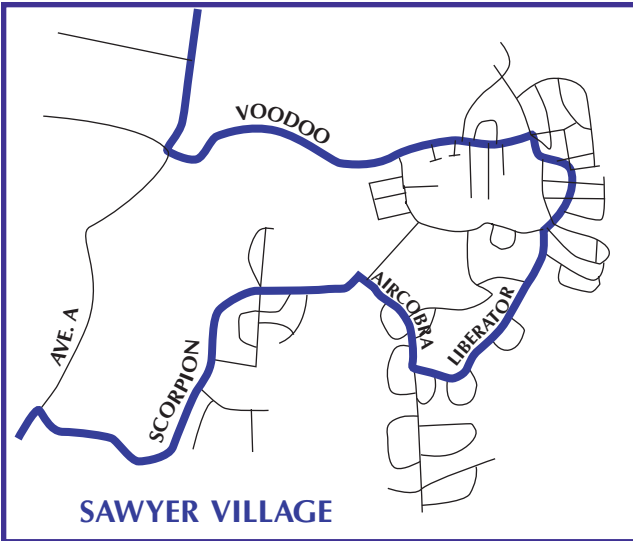

MARQUETTE ♦ SAWYER ♦ GWINN

Stormy Weather?

Listen to your local radio stations or check with our dispatch department (225-1112) for cancellations and up-to-date time schedules.

Call Our Dispatch Dept:
225-1112

**MARQUETTE
SAWYER
GWINN**

SCHEDULE

**MARQUETTE
COUNTY
TRANSIT
AUTHORITY**

1325 Commerce Drive
Marquette, MI 49855

Voice 1-906-225-1112
FAX 1-906-225-0682
marqtran@Marq-Tran.com
www.marq-tran.com

ATTENTION PASSENGERS:
Your safety is our primary concern. Your driver will stop only in a safe location. Traffic, road and lighting conditions will affect the drivers decision to stop or not to stop. You will be let off at the nearest safe location to your desired stopping point.

Marquette ♦ Sawyer ♦ Gwinn

(read down)

Visit Our Website:
http://www.marq-tran.com

Call Our Dispatch Dept:
225-1112

MARQUETTE TO SAWYER INTERNATIONAL AIRPORT

Monday through Saturday

VIA 553

Depart Downtown Marquette	06:05 AM	***	08:05 AM	***	10:05 AM	***	12:05 PM	***	02:05 PM	***	04:05 PM	***	06:05 PM
Division Road	06:12 AM	***	08:12 AM	***	10:12 AM	***	12:12 PM	***	02:12 PM	***	04:12 PM	***	06:12 PM
Crossroads	06:17 AM	***	08:17 AM	***	10:17 AM	***	12:17 PM	***	02:17 PM	***	04:17 PM	***	06:17 PM
Sands Trailer CT	06:22 AM	***	08:22 AM	***	10:22 AM	***	12:22 PM	***	02:22 PM	***	04:22 PM	***	06:22 PM
SAWYER INTERNATIONAL AIRPORT	06:28 AM	***	08:28 AM	***	10:28 AM	***	12:28 PM	***	02:28 PM	***	04:28 PM	***	06:28 PM
M-94 / US 41	06:38 AM	***	08:38 AM	***	10:38 AM	***	12:38 PM	***	02:38 PM	***	04:38 PM	***	06:38 PM
Hyndman's (on call)	06:41 AM	***	08:41 AM	***	10:41 AM	***	12:41 PM	***	02:41 PM	***	04:41 PM	***	06:41 PM
Krist Oil	06:51 AM	***	08:51 AM	***	10:51 AM	***	12:51 PM	***	02:51 PM	***	04:51 PM	***	06:51 PM
Arrives Downtown Marquette	07:05 AM	***	09:05 AM	***	11:05 AM	***	01:05 PM	***	03:05 PM	***	05:05 PM	***	07:05 PM