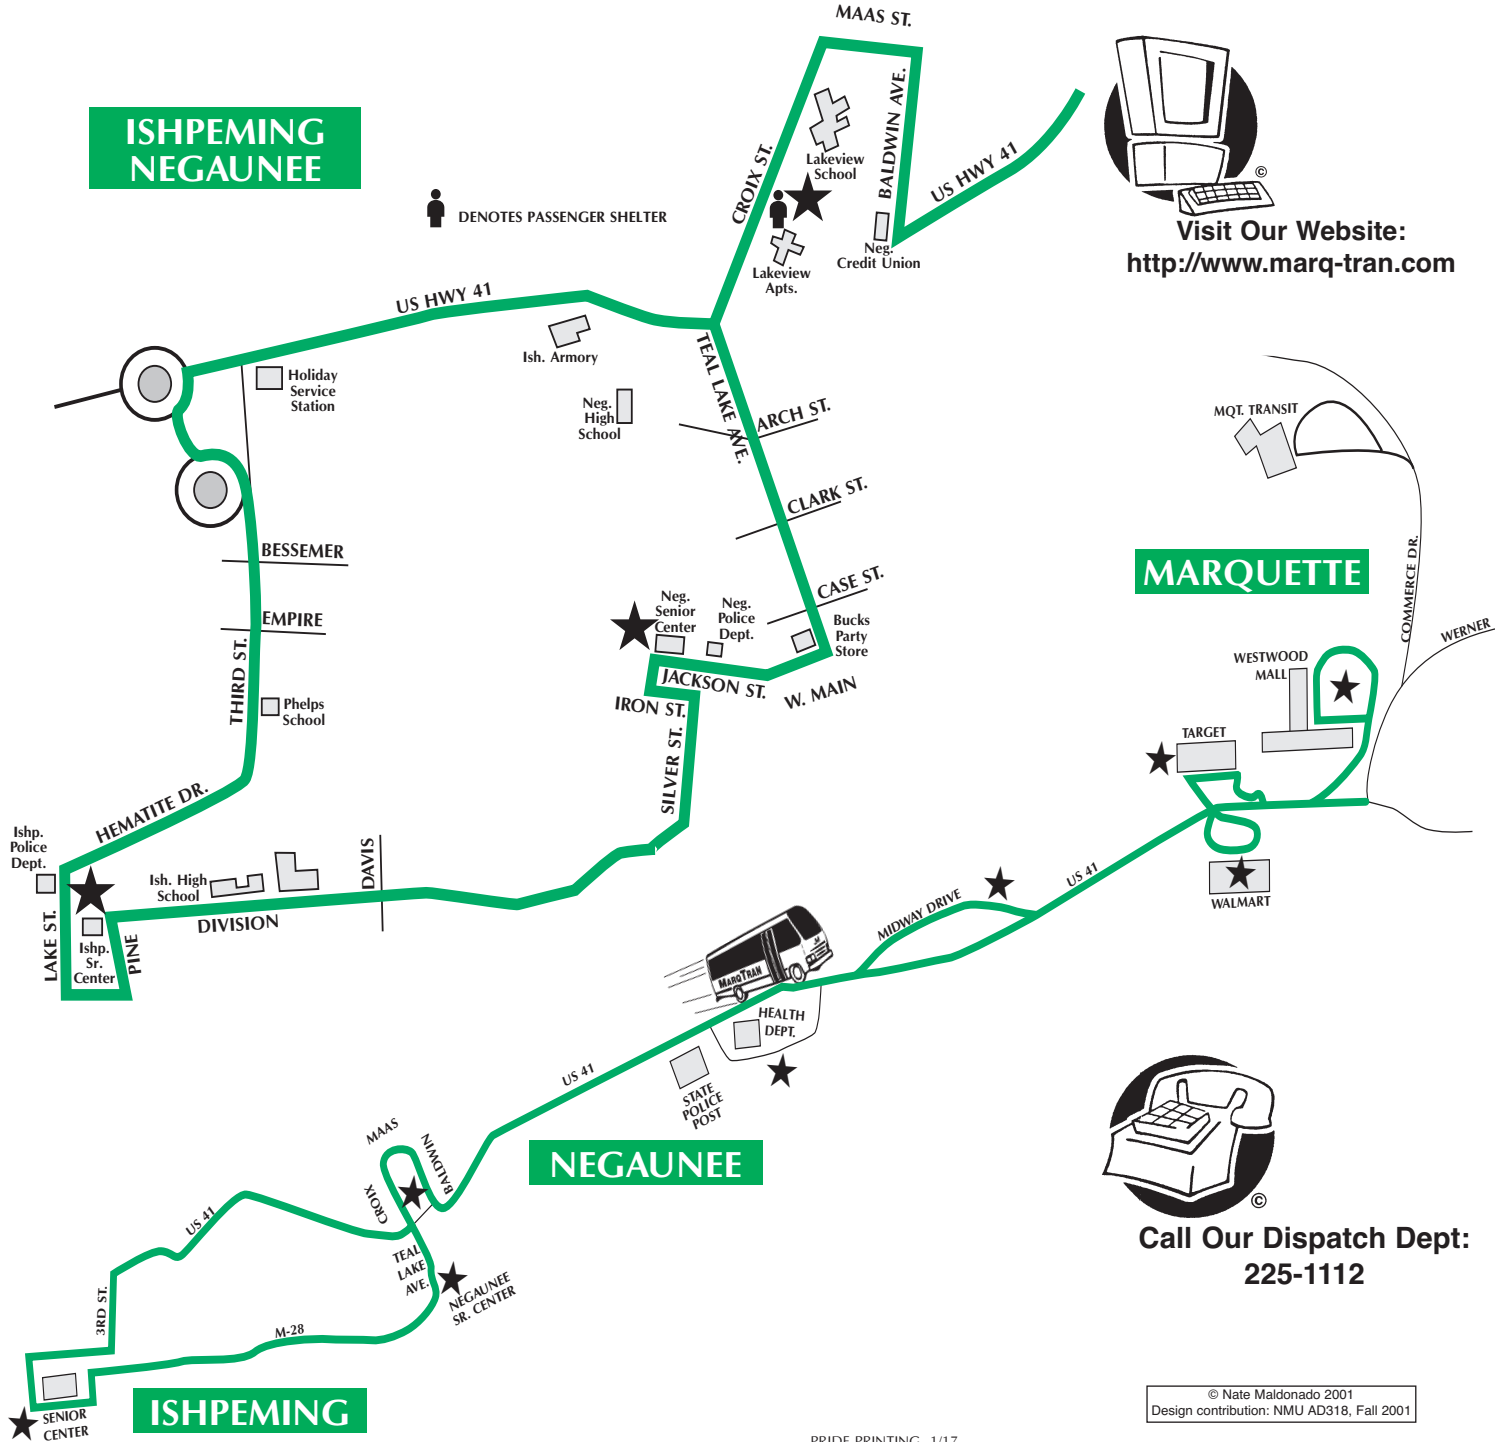

ISHPEMING ♦ NEGAUNEE ♦ MARQUETTE

**ISHPEMING
NEGAUNEE
MARQUETTE**

SCHEDULE

**MARQUETTE
COUNTY
TRANSIT
AUTHORITY**

1325 Commerce Drive
Marquette, MI 49855

Voice 1-906-225-1112
FAX 1-906-225-0682
marqtran@Marq-Tran.com
www.marq-tran.com

© Nate Maldonado 2001
Design contribution: N MU AD318, Fall 2001