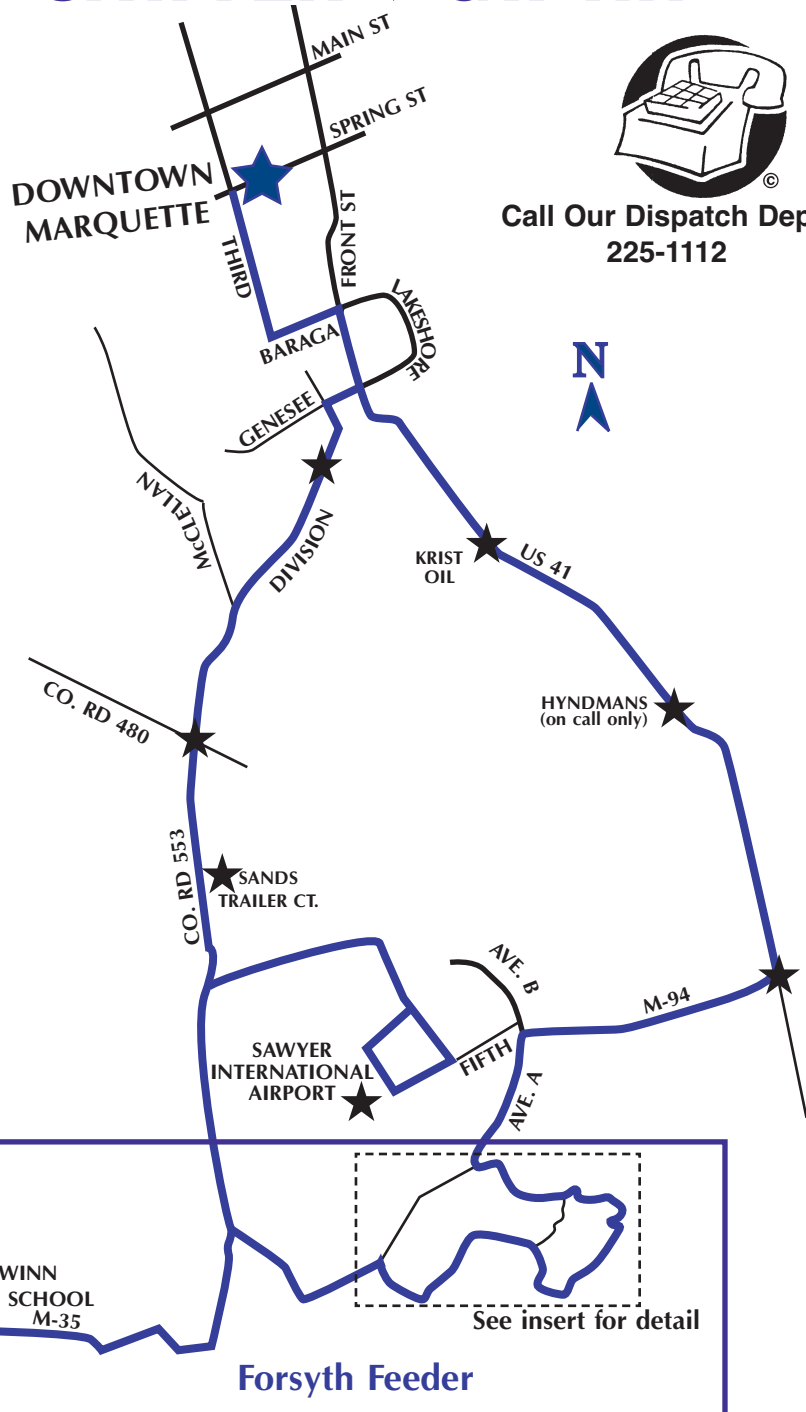

# MARQUETTE ♦ SAWYER ♦ GWINN

**Stormy Weather?**

Listen to your local radio stations or check with our dispatch department (225-1112) for cancellations and up-to-date time schedules.

Call Our Dispatch Dept:  
225-1112

# Marquette/Sawyer

Visit Our Website: [www.marq-tran.com](http://www.marq-tran.com)

Call Our Dispatch Department: (906) 225-1112

VIA 553	Monday through Friday										Saturday					
	AM					PM					AM			PM		
Transfer Station	6:05	***	8:05	***	***	2:05	***	4:05	***	6:05	***	10:05	***	2:05	***	4:05
Division St.	6:12	***	8:12	***	***	2:12	***	4:12	***	6:12	***	10:12	***	2:12	***	4:12
Crossroads	6:17	***	8:17	***	***	2:17	***	4:17	***	6:17	***	10:17	***	2:17	***	4:17
Sands Trailer CT	6:22	***	8:22	***	***	2:22	***	4:22	***	6:22	***	10:22	***	2:22	***	4:22
Airport	6:28	***	8:28	***	***	2:28	***	4:28	***	6:28	***	10:28	***	2:28	***	4:28
M94/US 41	6:38	***	8:38	***	***	2:38	***	4:38	***	6:38	***	10:38	***	2:38	***	4:38
Krist	6:51	***	8:51	***	***	2:51	***	4:51	***	6:51	***	10:51	***	2:51	***	4:51
Transfer Station	7:00	***	9:00	***	***	3:00	***	5:00	***	7:00	***	10:00	***	3:00	***	5:00