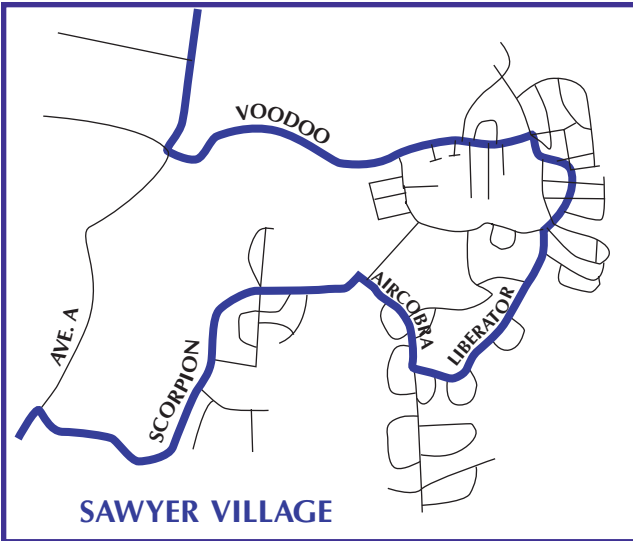

# MARQUETTE ♦ SAWYER ♦ GWINN

**Stormy Weather?**

Listen to your local radio stations or check with our dispatch department (225-1112) for cancellations and up-to-date time schedules.

Call Our Dispatch Dept:  
225-1112