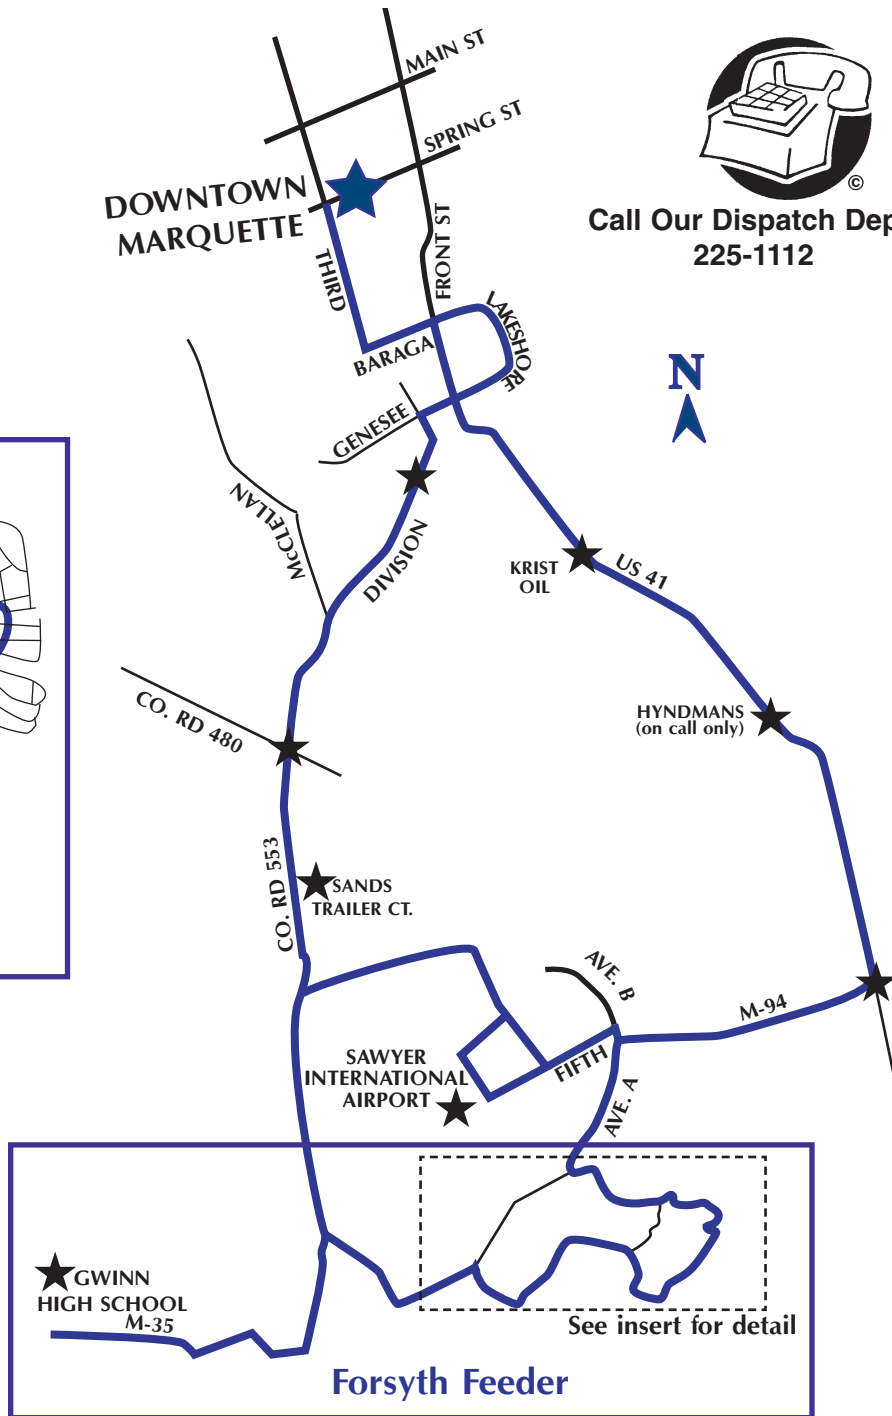

# MARQUETTE ♦ SAWYER ♦ GWINN

Listen to your local radio stations or check with our dispatch department (225-1112) for cancellations and up-to-date time schedules.

Call Our Dispatch Dept:  
225-1112

**MARQUETTE  
SAWYER  
GWINN**

# Marquette/Sawyer

Visit Our Website: [www.marq-tran.com](http://www.marq-tran.com)

Call Our Dispatch Department: (906) 225-1112

VIA 553	Monday through Friday										Saturday					
	AM					PM					AM			PM		
Transfer Station	6:05	***	8:05	***	***	2:05	***	4:05	***	6:05	***	10:05	***	2:05	***	4:05
Division St.	6:12	***	8:12	***	***	2:12	***	4:12	***	6:12	***	10:12	***	2:12	***	4:12
Crossroads	6:17	***	8:17	***	***	2:17	***	4:17	***	6:17	***	10:17	***	2:17	***	4:17
Sands Trailer CT	6:22	***	8:22	***	***	2:22	***	4:22	***	6:22	***	10:22	***	2:22	***	4:22
Airport	6:28	***	8:28	***	***	2:28	***	4:28	***	6:28	***	10:28	***	2:28	***	4:28
M94/US 41	6:38	***	8:38	***	***	2:38	***	4:38	***	6:38	***	10:38	***	2:38	***	4:38
Krist	6:51	***	8:51	***	***	2:51	***	4:51	***	6:51	***	10:51	***	2:51	***	4:51
Transfer Station	7:00	***	9:00	***	***	3:00	***	5:00	***	7:00	***	10:00	***	3:00	***	5:00

	Monday through Friday										Saturday					
	AM					PM					AM			PM		
Transfer Station	***	7:05	***	9:05	1:05	***	3:05	***	5:05	***	9:05	***	11:05	***	3:05	***
Krist	***	7:11	***	9:11	1:11	***	3:11	***	5:11	***	9:11	***	11:11	***	3:11	***
M94/US 41	***	7:24	***	9:24	1:24	***	3:24	***	5:24	***	9:24	***	11:24	***	3:24	***
Airport	***	7:34	***	9:34	1:34	***	3:34	***	5:34	***	9:34	***	11:34	***	3:34	***
Sands Trailer CT	***	7:40	***	9:40	1:40	***	3:40	***	5:40	***	9:40	***	11:40	***	3:40	***
Crossroads	***	7:45	***	9:45	1:45	***	3:45	***	5:45	***	9:45	***	11:45	***	3:45	***
Division St.	***	7:50	***	9:50	1:50	***	3:50	***	5:50	***	9:50	***	11:50	***	3:50	***
Transfer Station	***	8:00	***	10:00	2:00	***	4:00	***	6:00	***	10:00	***	12:00	***	4:00	***