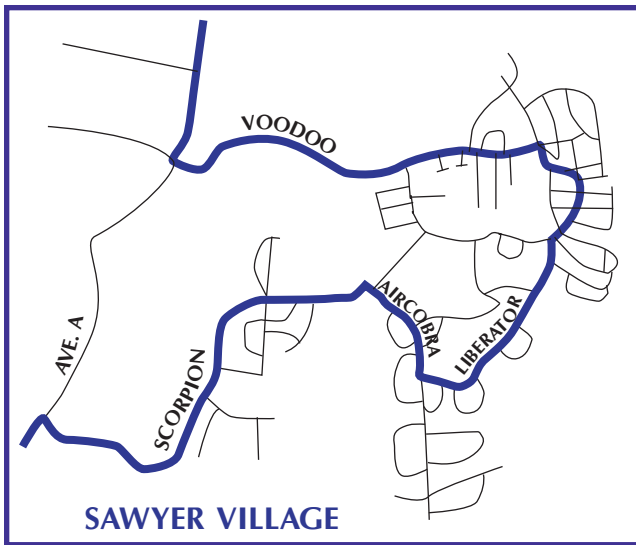

# MARQUETTE ♦ SAWYER ♦ GWINN

Listen to your local radio stations or check with our dispatch department (225-1112) for cancellations and up-to-date time schedules.

Call Our Dispatch Dept:  
225-1112

**MARQUETTE  
SAWYER  
GWINN**

**SCHEDULE**

**MARQUETTE  
COUNTY  
TRANSIT  
AUTHORITY**

1325 Commerce Drive  
Marquette, MI 49855

Voice 1-906-225-1112  
FAX 1-906-225-0682  
marqtran@Marq-Tran.com  
www.marq-tran.com

**ATTENTION PASSENGERS:**