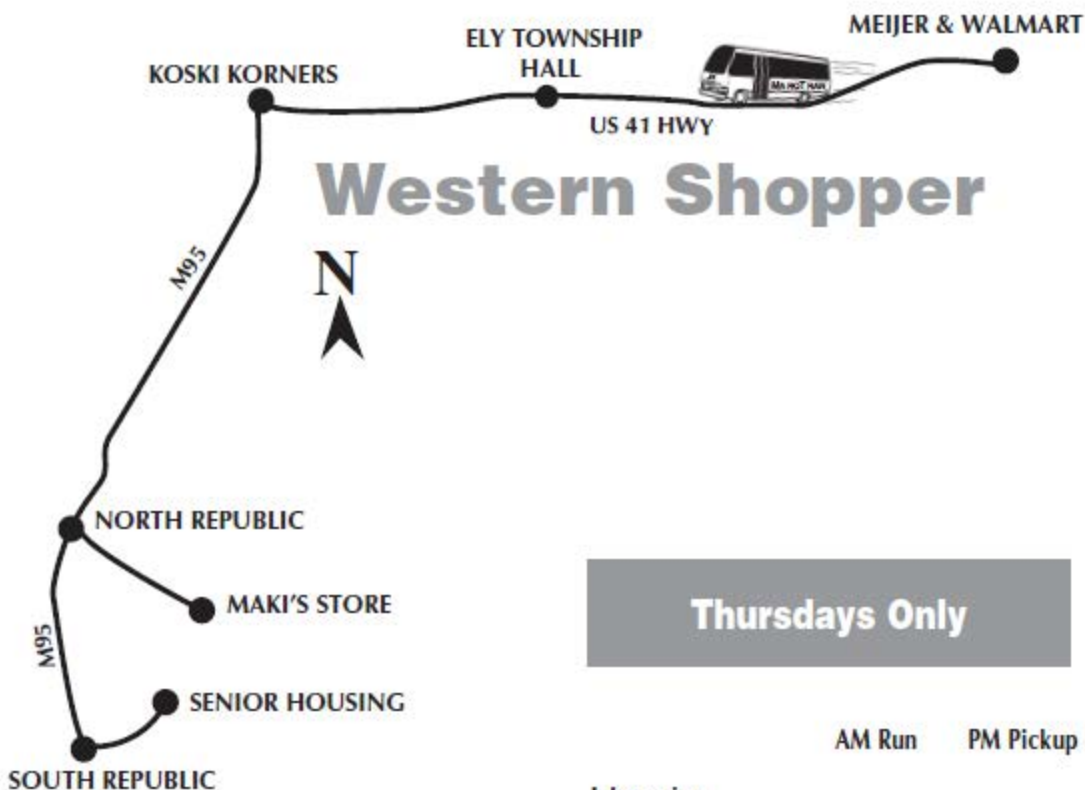

Visit Our Website:
<http://www.marq-tran.com>

Call Our Dispatch Dept:
 225-1112

Every Thursday

Thursdays Only

	AM Run	PM Pickup
Ishpeming Station	09:00 AM	
Ely Township Hall	09:06 AM	
Koski Korner's	09:16 AM	
South Republic		
Senior Housing	09:28 AM	
North Republic		
Maki's Store	09:37 AM	
Koski Korner's	09:45 AM	
Meijer	10:10 AM	01:45 PM
Walmart	10:15 AM	01:30 PM